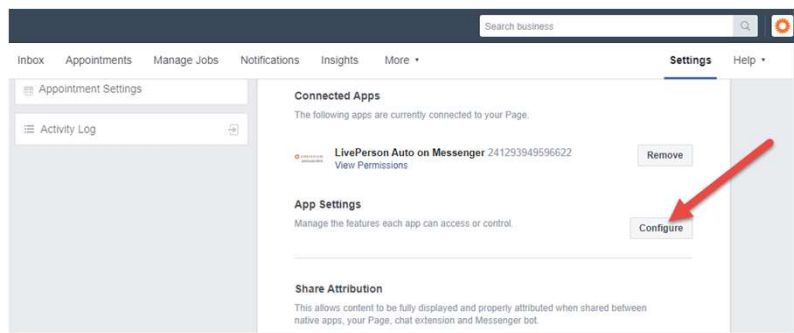

# Make LivePerson the FB Messenger Primary Messaging Receiver

1. On your FB page, go to Settings.

2. In the left toolbar, select Messenger Platform.

3. Scroll down to App Settings and click Configure.

4. Make LivePerson Automotive the Primary Receiver for Handover Protocol.