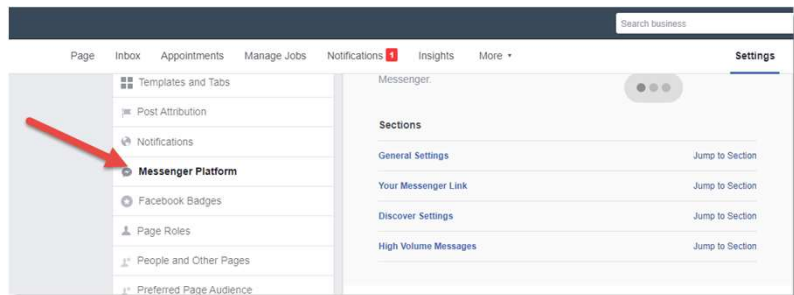

# Make LivePerson the FB Messenger Primary Messaging Receiver

1. On your FB page, go to Settings.

2. In the left toolbar, select Messenger Platform.

3. Scroll down to App Settings and click Configure.

4. Make LivePerson Automotive the Primary Receiver for Handover Protocol.